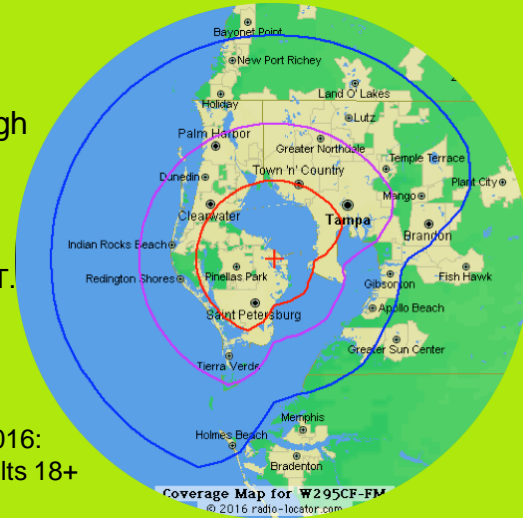

(SALSA AND MORE!).

Primary Target: Men 35+
Secondary Target: Adults 35+

Combined
Hispanic
Population

35.8%

27.3% Hillsborough
8.5% Pinellas

Source: TAMPA-ST. PETERSBURG-CLEARWATER (Metro Survey Area), Scarborough R2 2016: Aug15-Aug16; Adults 18+

COVERAGE MAP

MARC ANTHONY

JUAN LUIS GUERRA

VICTOR MANUELLE

GILBERTO SANTA ROSA

CARLOS VIVES

OLGA TAÑÓN

JERRY RIVERA