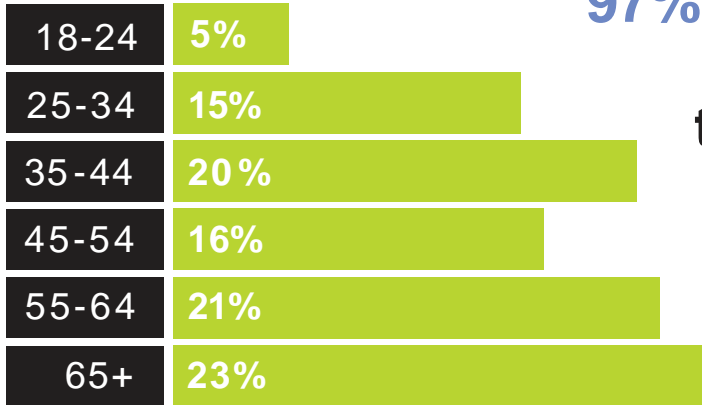

Married Homeowner

34%

40%

One+ children (<18)

41%

Planning vacation (<18) next 12 months

39% Male

61% Female

97% of the Hispanic population tunes into radio each week!

106.9 Playa Tampa celebrates the rhythms of "Salsa y Más."

We feature Salsa, Merengue, Bachata and more by artists such as Marc Anthony, Juan Luis Guerra, Gilberto Santa Rosa, Luis Enrique y muchomás!